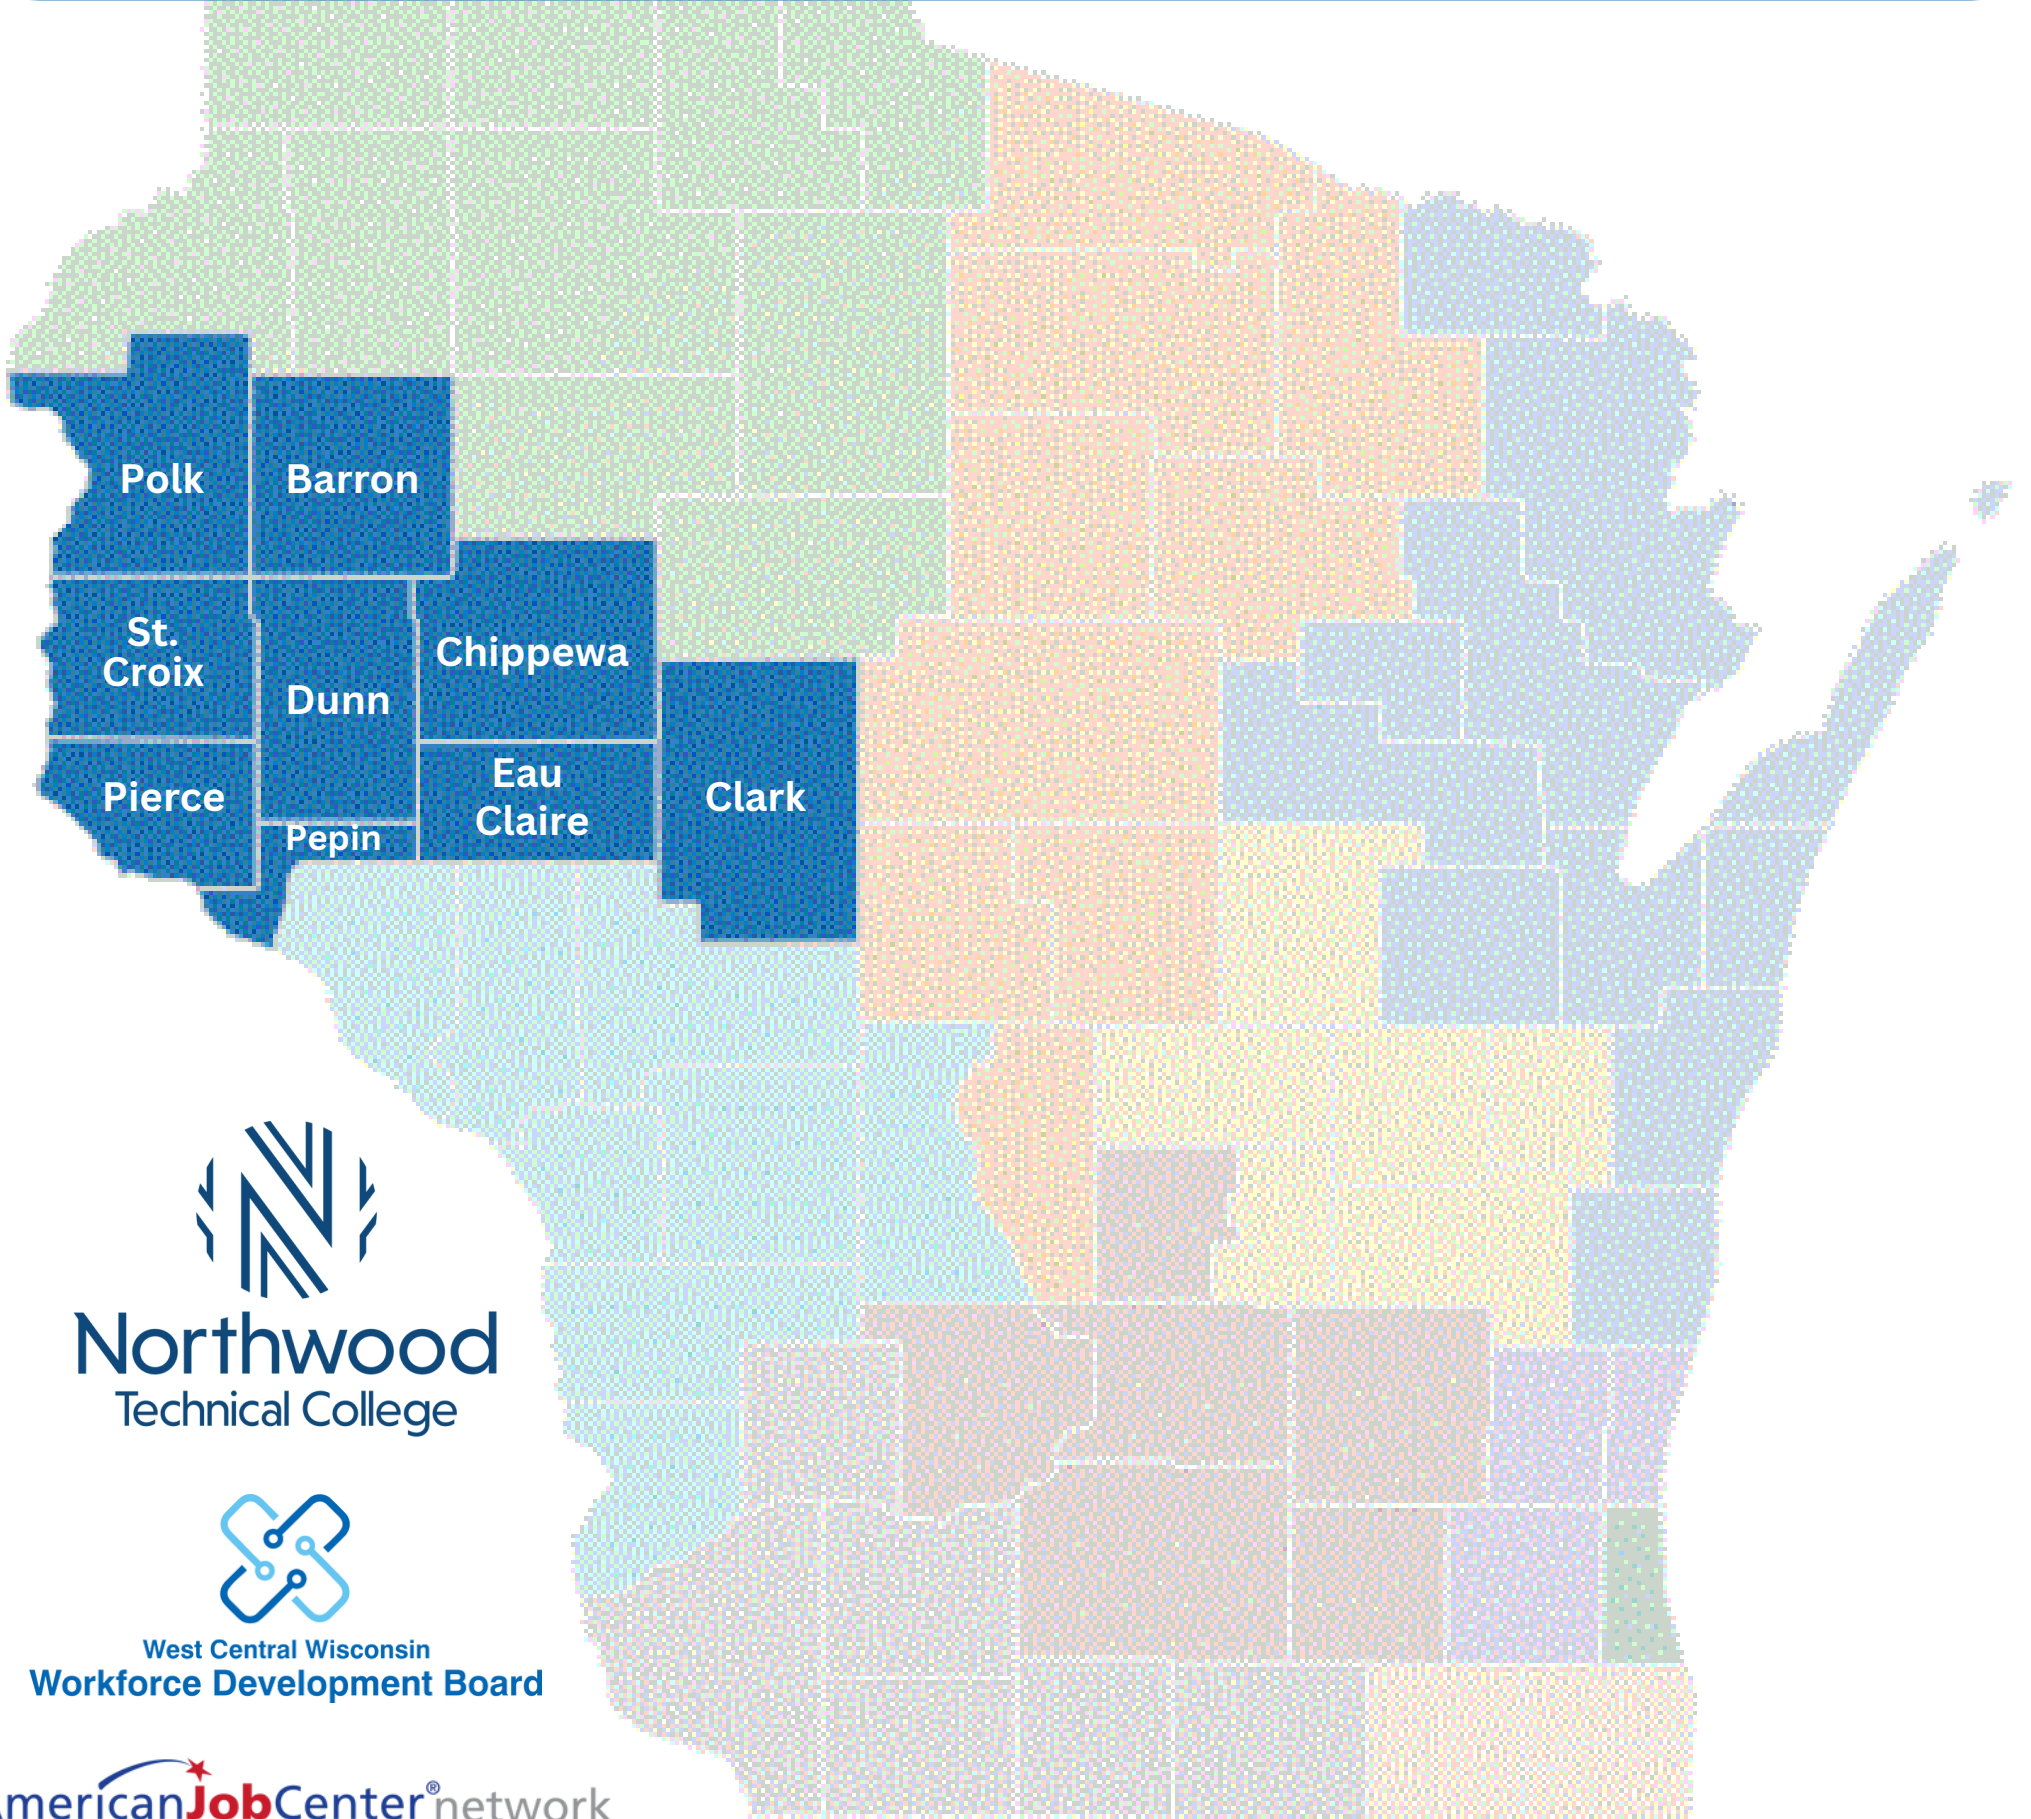

Workforce Development Area 8

Barron, Chippewa, Clark, Dunn, Eau Claire, Pepin, Pierce, and St. Croix Counties

Northwood
Technical College

West Central Wisconsin
Workforce Development Board

American**JobCenter**®network