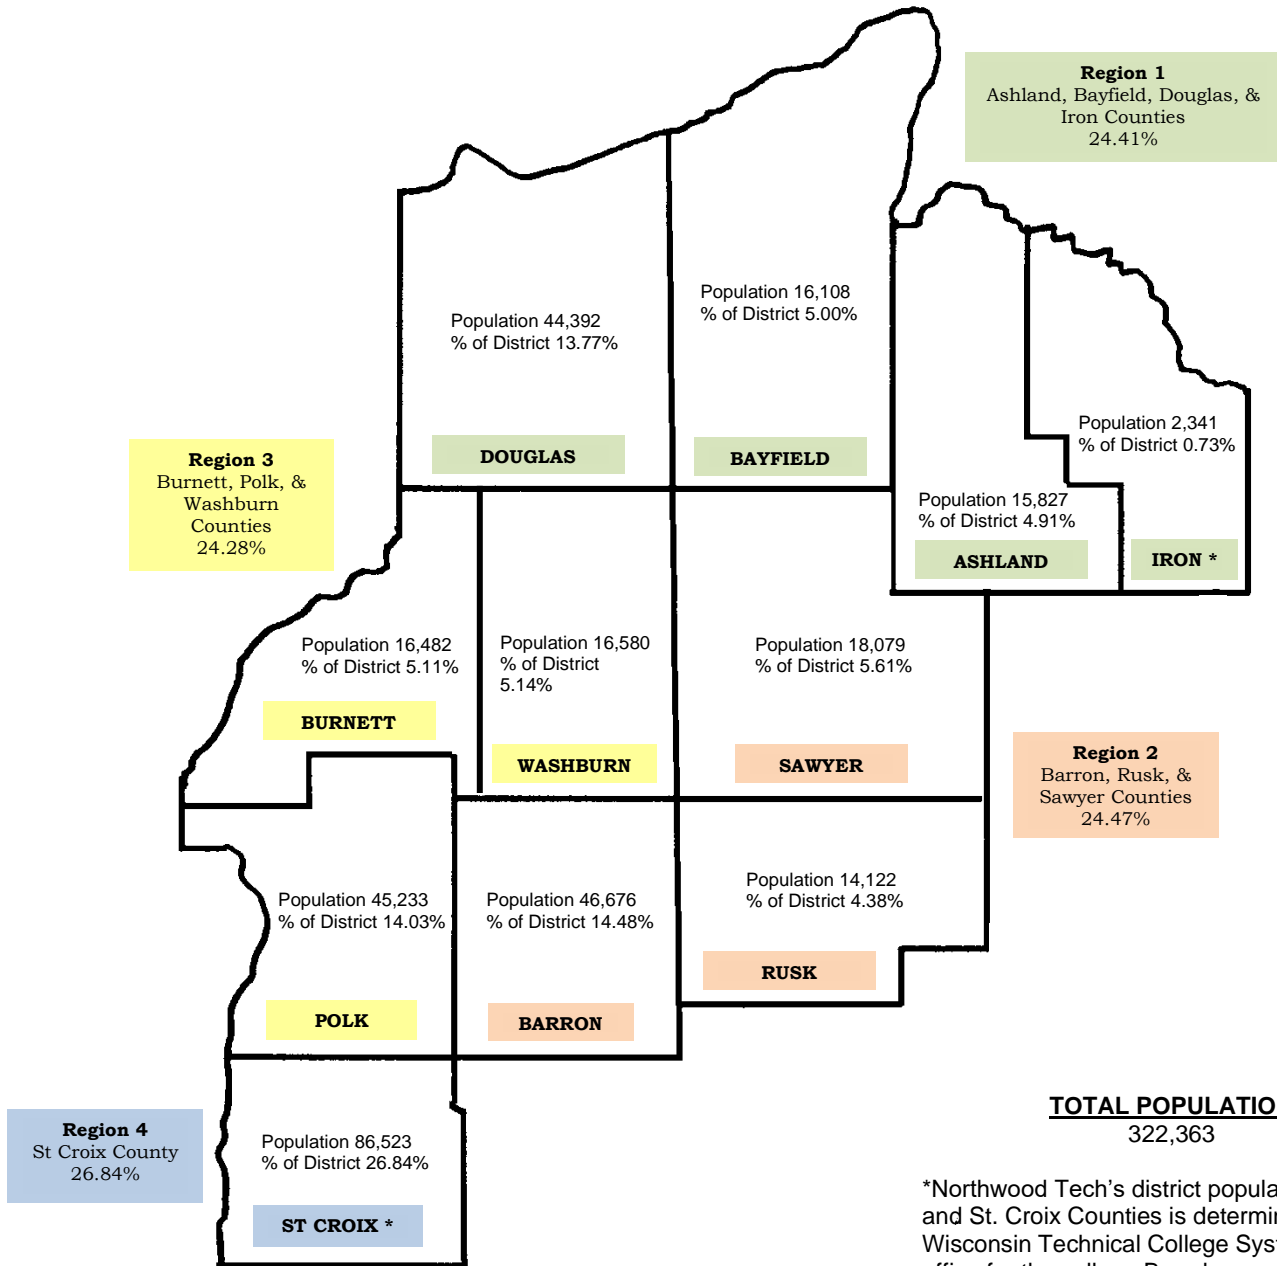

2024 Board Appointment
District Population Map

*Northwood Tech's district population in Iron and St. Croix Counties is determined by the Wisconsin Technical College System (WTCS) office for the college Board representation plan.

Source: Wisconsin Technical College System (WTCS) calculations based on 2020 Census figures through WI Demographics Services Center, January 2024 estimates.