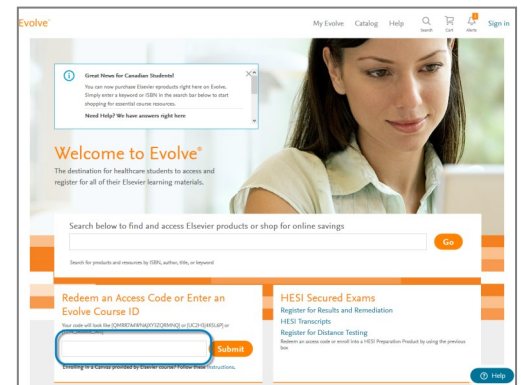

Package includes **FREE Evolve Student Resources**

Student Package Price: $982.42 (a savings of $327.50)

Due to supply chain issues causing paper shortages, some print textbooks could be delayed. In this case, all available items will be shipped along with a voucher for the delayed print component(s) rather than delaying the entire package. This voucher will provide directions to register for any delayed print component(s), allowing delayed items to ship directly to the purchaser upon availability. Vouchers or delayed print materials are not eligible for refunds

1. 2 **ACCESS YOUR ELSEVIER ELECTRONIC PRODUCTS**

Check with your instructor to see if your course will be hosted on Evolve or on your school's LMS.

Visit evolve.elsevier.com to redeem your access code and register for your product. Sign-in to Evolve using your username and password or if you are new to Evolve please create a user account. If you have previously created an Evolve account, it is important to sign in using that account.

If your course is being hosted on Evolve, you can access via your My Evolve Content list. If your course is being hosted on your school's LMS, please login into your school's LMS to access your course.

Note: If you already have an account, you do not need a new one.

1. 3 **GET YOUR STUDY TOOLS**

Additional study tools and resources associated to your books are available at evolve.elsevier.com. To access, type in the title or author of your book, click on the Evolve Resources for that respective title, and click the Register button. Search for additional Evolve resources based on the books you purchased or select Checkout/ Redeem to gain access to your Evolve resources.

Need Help? Contact us or visit <http://evolvesupport.elsevier.com> for support.