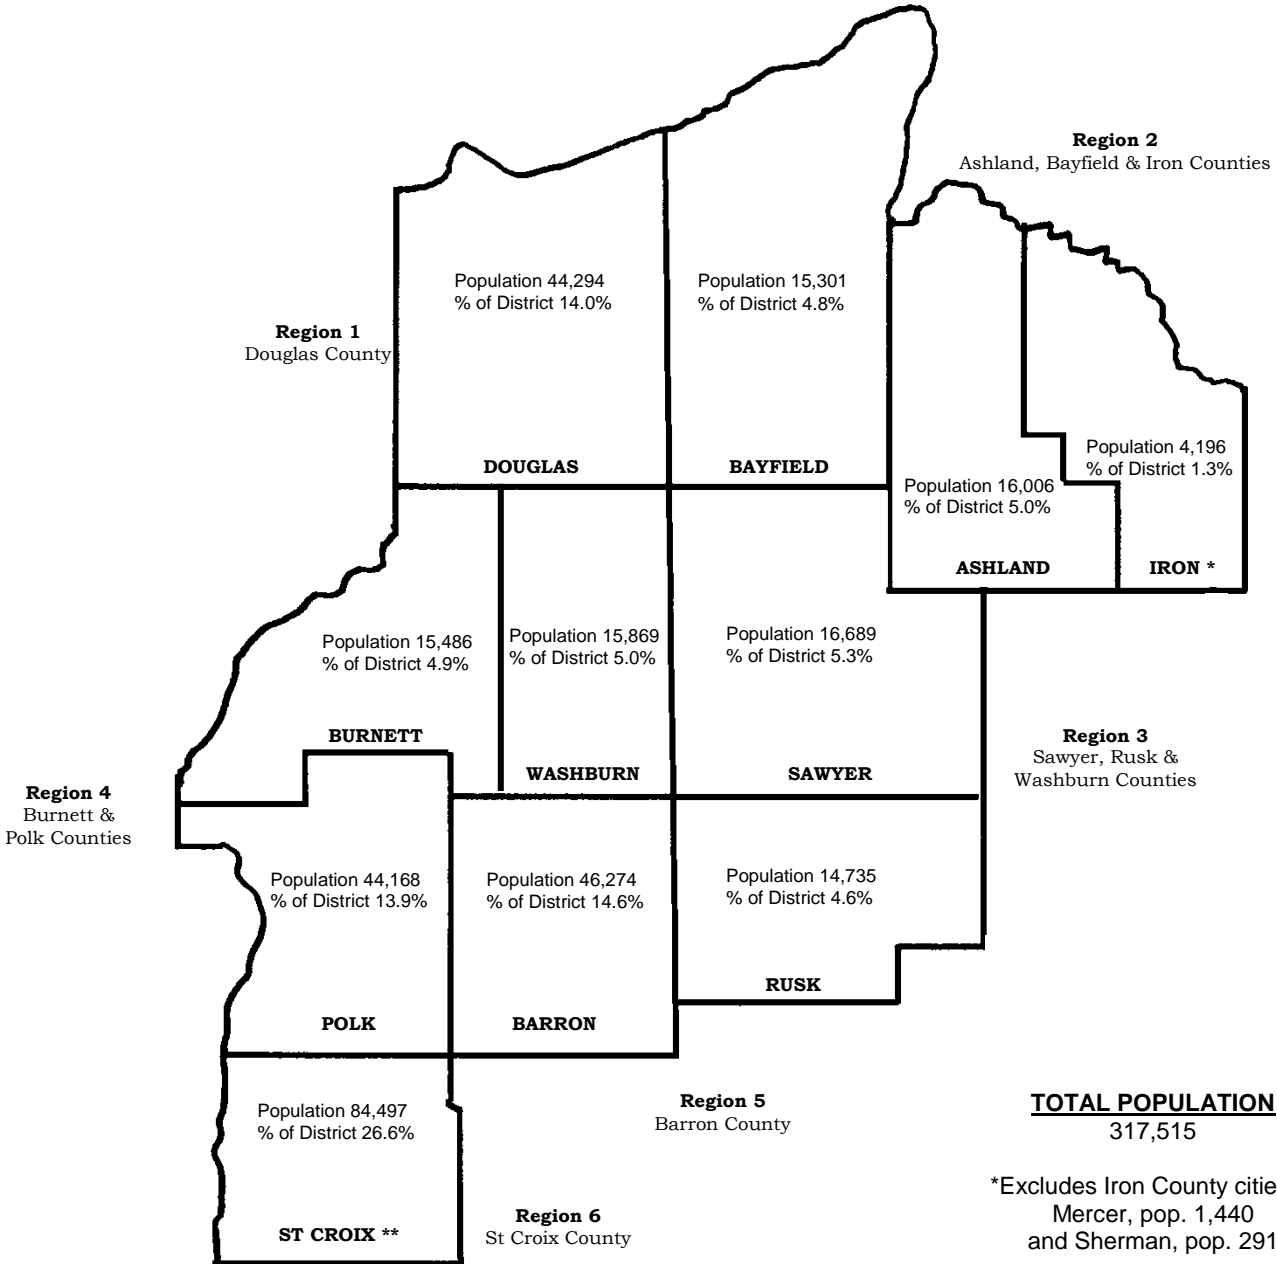

WISCONSIN
INDIANHEAD
TECHNICAL
COLLEGE

2018 Board Appointment District Population Map

TOTAL POPULATION
317,515

*Excludes Iron County cities of
Mercer, pop. 1,440
and Sherman, pop. 291

** Excludes St Croix County portions of cities of
River Falls, pop. 3,319
and Spring Valley, pop. 12

Source: WI Dept of Administration
WI Demographic Services Center
Preliminary Population Estimates-January 2017

Revised 8/31/2017