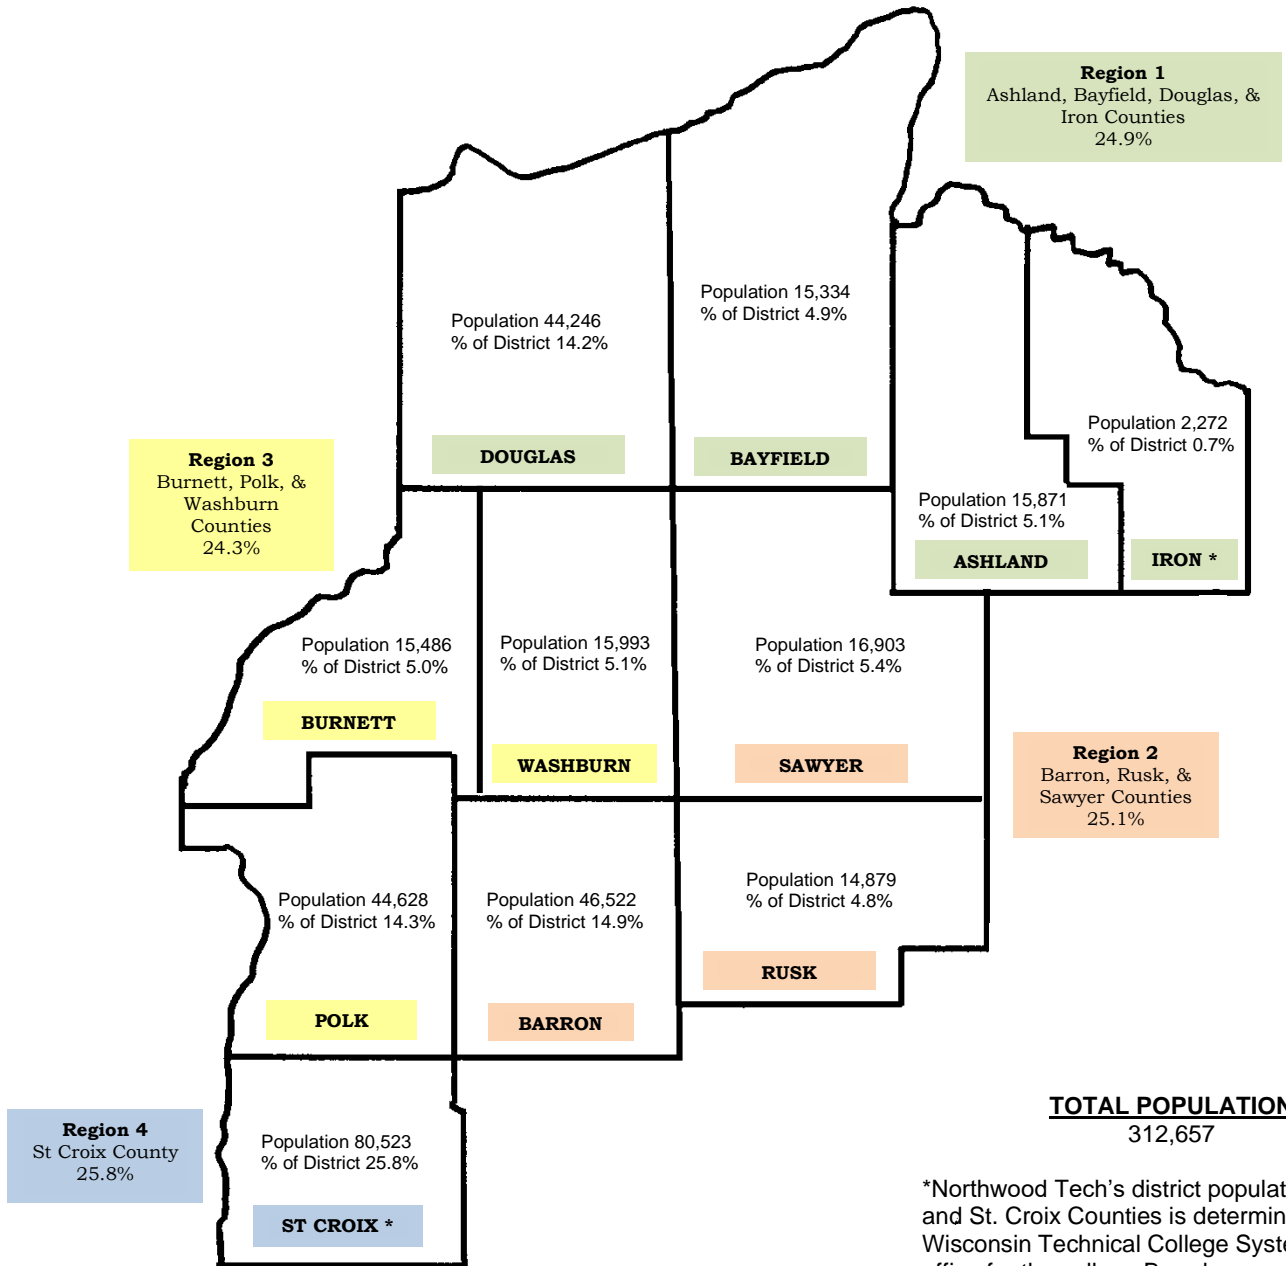

2022 Board Appointment
District Population Map

*Northwood Tech's district population in Iron and St. Croix Counties is determined by the Wisconsin Technical College System (WTCS) office for the college Board representation plan.

Source: Wisconsin Technical College System (WTCS) calculations based on April 2010 Census figures through WI Demographics Services Center, January 2020 estimates.