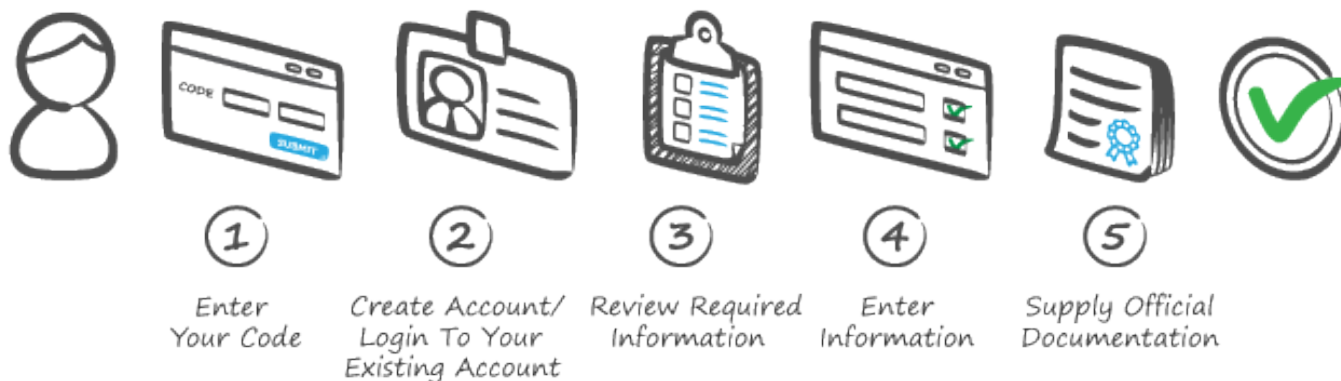

Northwood Technical College

Rice Lake Campus – Dental Assistant Program

Required Qualifications for Your Program

TIME SENSITIVE
DO NOT DELAY

ATTENTION Students:

We've partnered with Verified Credentials, LLC to help you supply the required qualifications for your program. To get started, carefully follow the instruction below:

How it Works:

IMPORTANT – Use the CODE below to get started:

Program:	Code:
Background Check – Rice Lake Dental Assistant Program	MMBWY-62992

GET STARTED NOW at:

<http://scholar.verifiedcredentials.com/ntc>